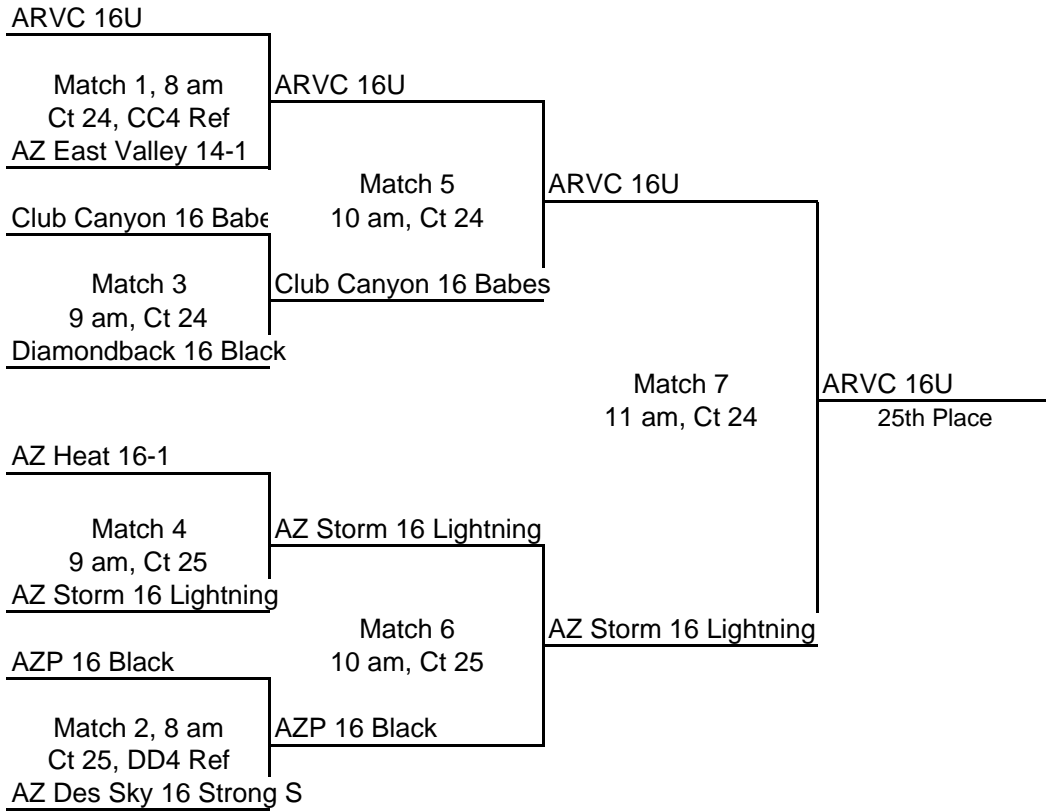

2010 Fiesta Classic - 16 Club

Monday Playoffs

ALL DIVISIONS - Teams playing at 9 am ref the 8 am matches. Losers ref next match on court.

16 Club Silver Division - CT 18 & 19

ALL DIVISIONS - Teams playing the second round ref the first round matches in their division.
Losers ref next match on court

16 Club Bronze Division - CT 22 & 23

16 Club Flight 1 - CT 24 & 25

Teams playing the second match will ref the first matches in their division.
Losers ref the next match on court

16 Club Flight 2 - CT 26 & 27

16 Club Flight 3 - CT 24 & 25

Teams playing the first round ref the second round matches on court. Losers ref the next match on court

16 Club Flight 4 - CT 26 & 27

16 Club Flight 5- CT 20 & 21

Teams playing at 9 am must ref the 8 am matches. Losers ref next match on court