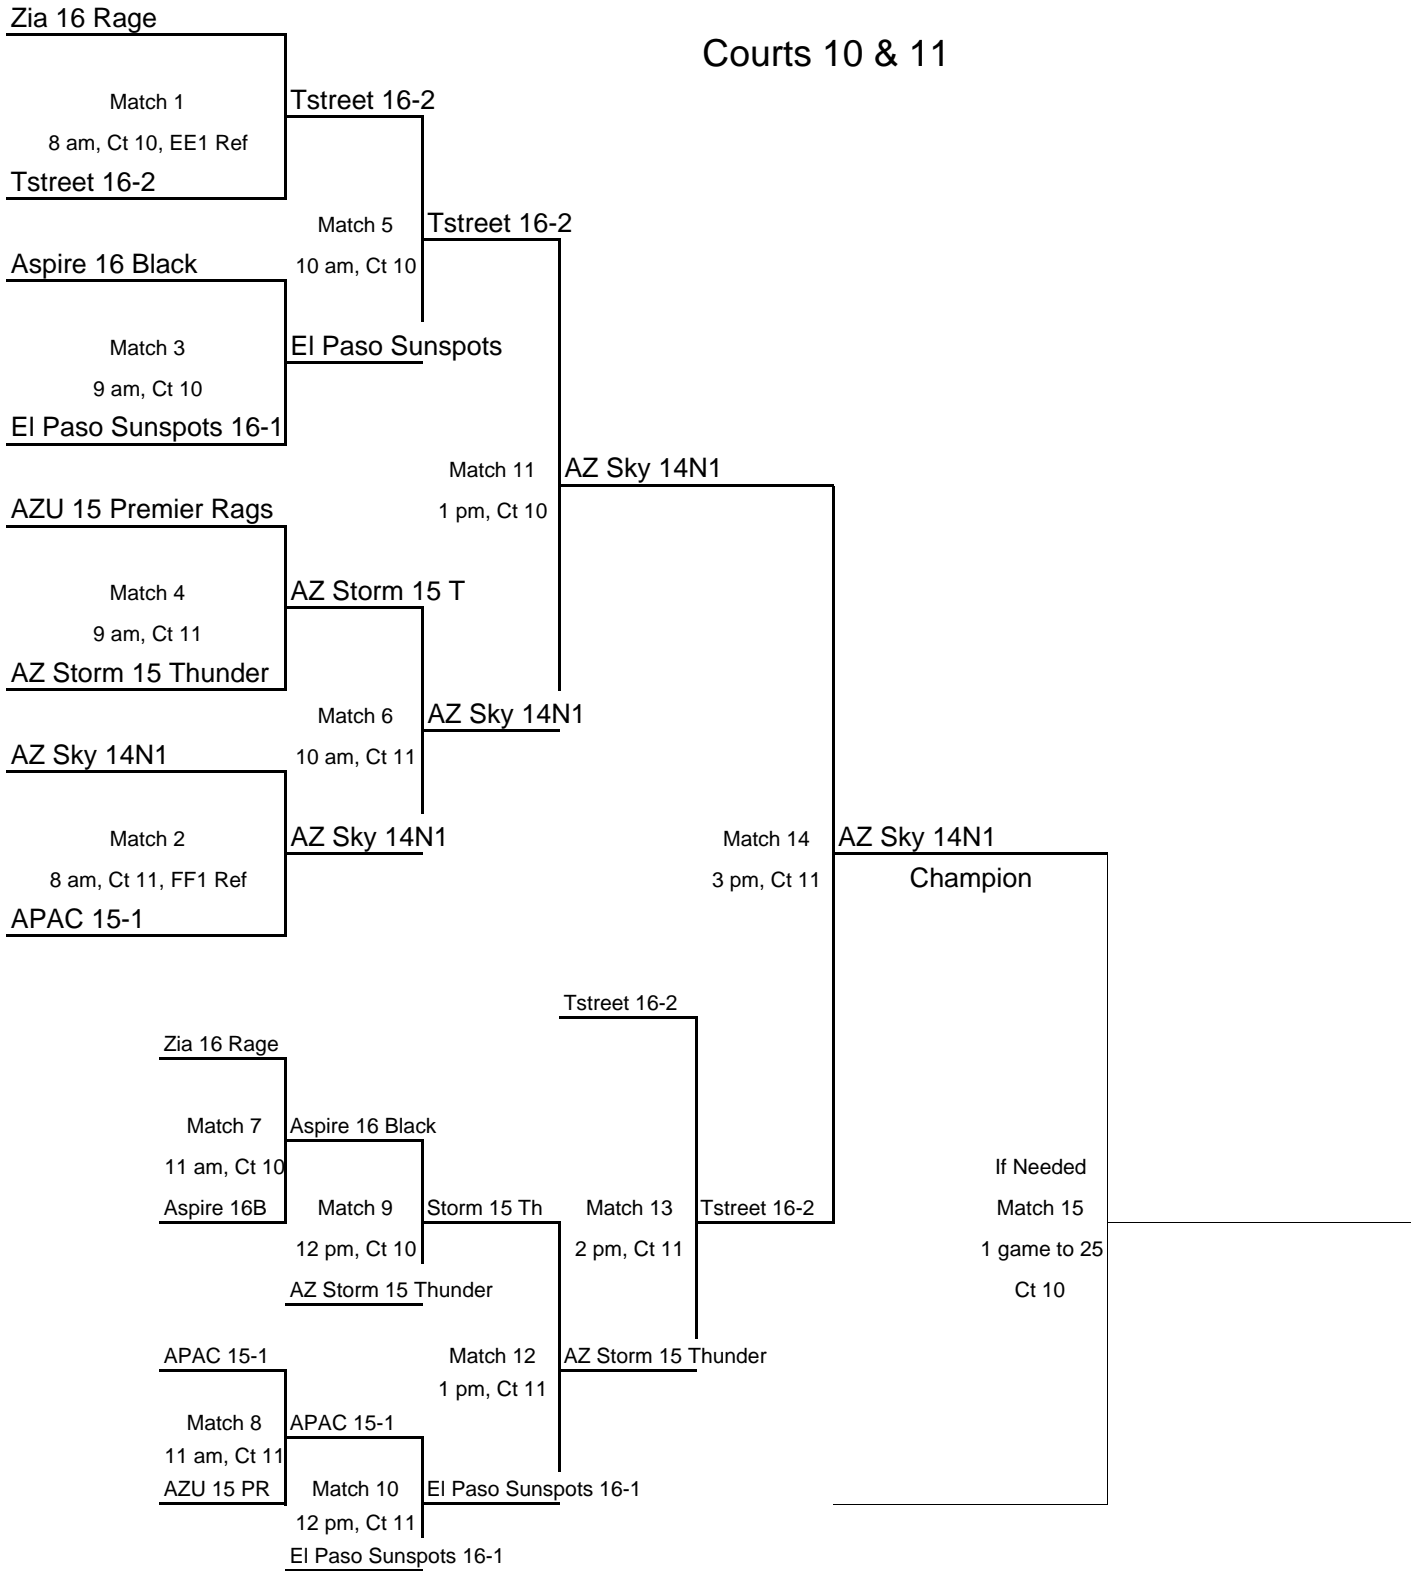

2010 Fiesta Classic - 16 Club

Monday Playoffs

ALL DIVISIONS - Teams playing at 9 am ref the 8 am matches. Losers ref next match on court.

16 Club Silver Division - CT 18 & 19

ALL DIVISIONS - Teams playing the second round ref the first round matches in their division.
Losers ref next match on court

16 Club Bronze Division - CT 22 & 23

16 Club Flight 1 - CT 24 & 25

Teams playing the second match will ref the first matches in their division.
Losers ref the next match on court

16 Club Flight 2 - CT 26 & 27

16 Club Flight 3 - CT 24 & 25

Teams playing the first round ref the second round matches on court. Losers ref the next match on court

16 Club Flight 4 - CT 26 & 27

16 Club Flight 5- CT 20 & 21

Teams playing at 9 am must ref the 8 am matches. Losers ref next match on court