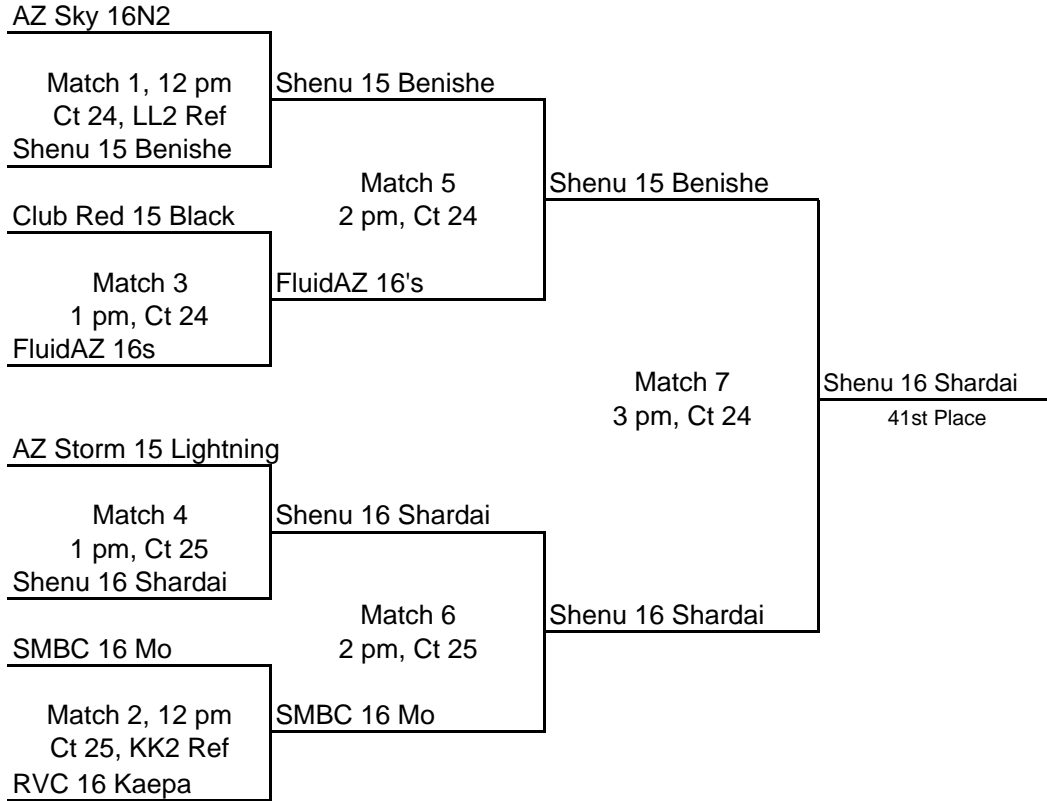

16 Club Bronze Division - CT 22 & 23

16 Club Flight 1 - CT 24 & 25

Teams playing the second match will ref the first matches in their division.
Losers ref the next match on court

16 Club Flight 2 - CT 26 & 27

16 Club Flight 3 - CT 24 & 25

Teams playing the first round ref the second round matches on court. Losers ref the next match on court

16 Club Flight 4 - CT 26 & 27

16 Club Flight 5- CT 20 & 21

Teams playing at 9 am must ref the 8 am matches. Losers ref next match on court