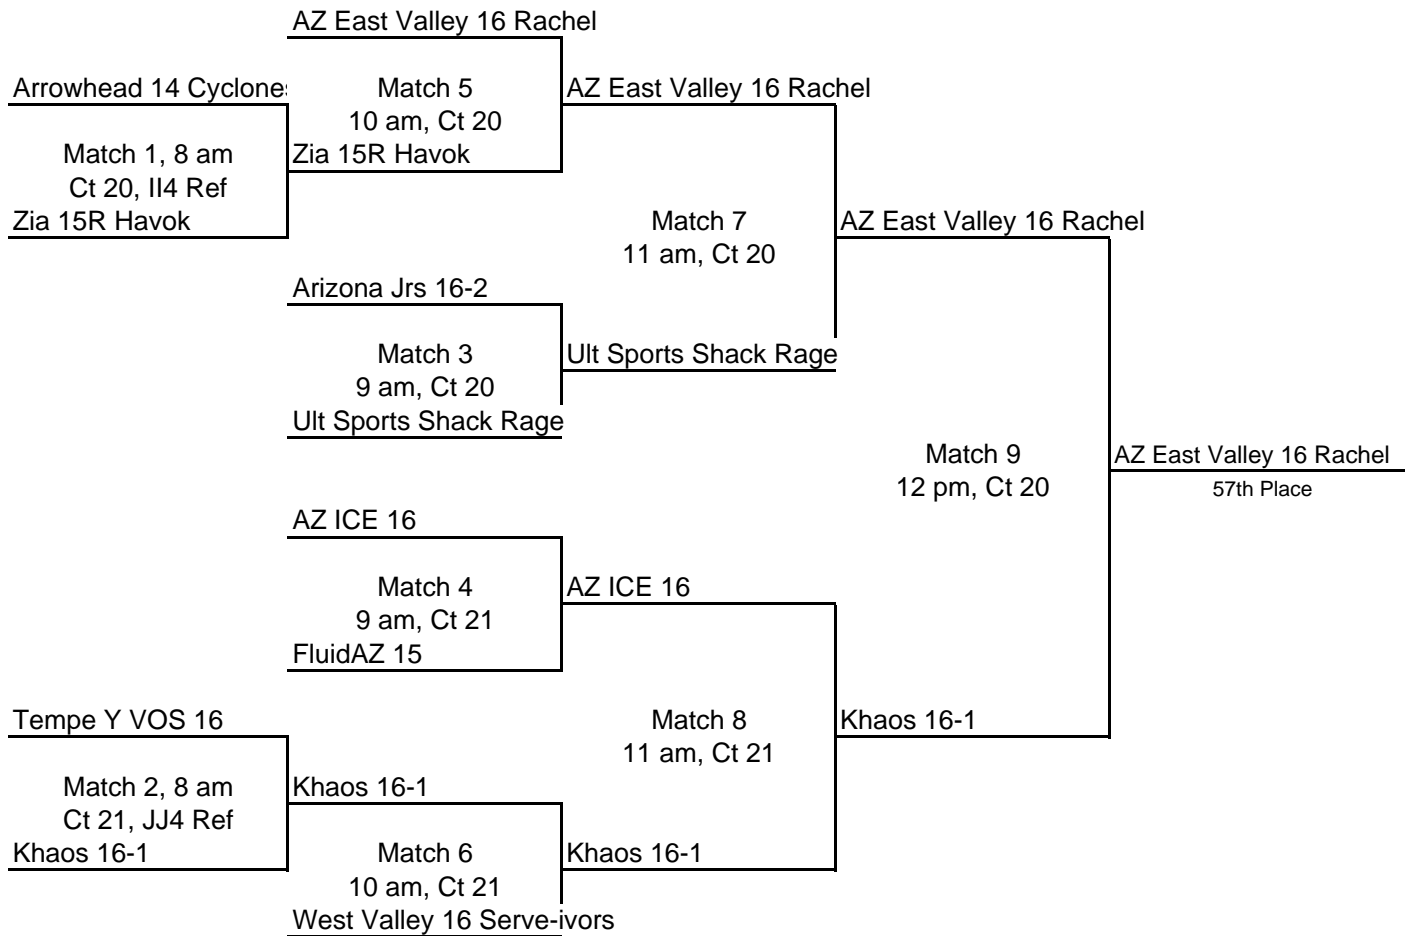

2010 Fiesta Classic - 16 Club

Monday Playoffs

ALL DIVISIONS - Teams playing at 9 am ref the 8 am matches. Losers ref next match on court.

16 Club Silver Division - CT 18 & 19

ALL DIVISIONS - Teams playing the second round ref the first round matches in their division.
Losers ref next match on court

16 Club Bronze Division - CT 22 & 23

16 Club Flight 1 - CT 24 & 25

Teams playing the second match will ref the first matches in their division.
Losers ref the next match on court

16 Club Flight 2 - CT 26 & 27

16 Club Flight 3 - CT 24 & 25

Teams playing the first round ref the second round matches on court. Losers ref the next match on court

16 Club Flight 4 - CT 26 & 27

16 Club Flight 5- CT 20 & 21

Teams playing at 9 am must ref the 8 am matches. Losers ref next match on court