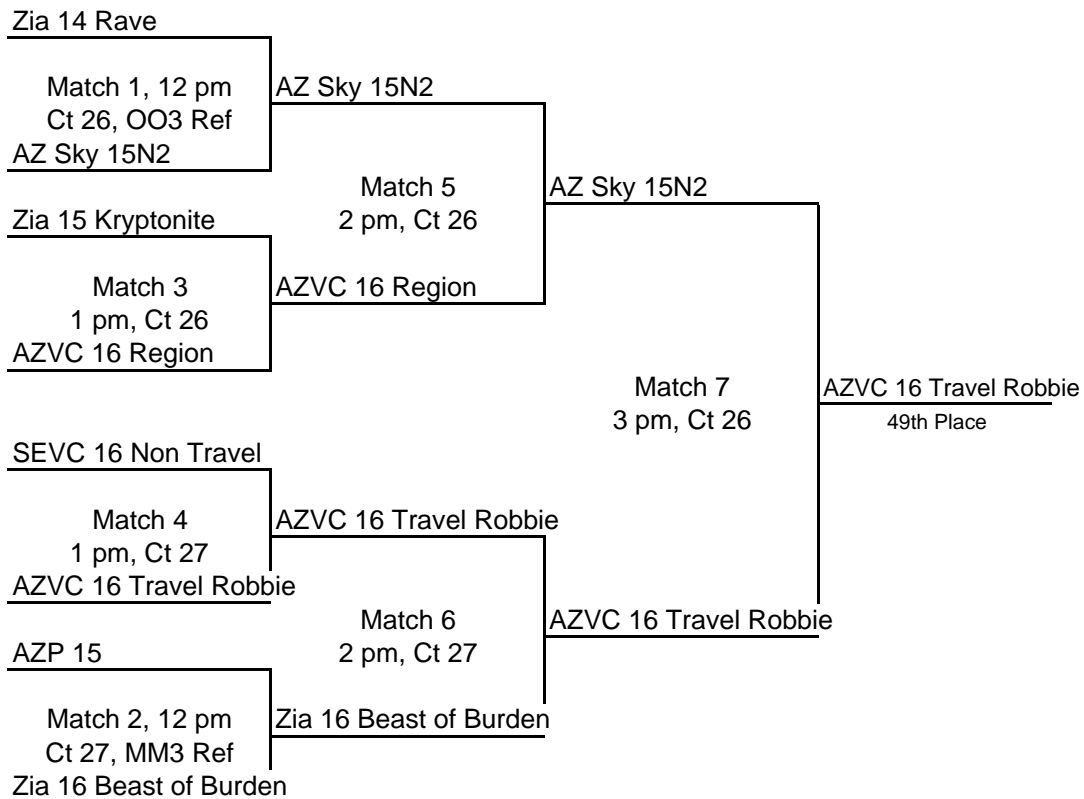

16 Club Bronze Division - CT 22 & 23

16 Club Flight 1 - CT 24 & 25

Teams playing the second match will ref the first matches in their division.
Losers ref the next match on court

16 Club Flight 2 - CT 26 & 27

16 Club Flight 3 - CT 24 & 25

Teams playing the first round ref the second round matches on court. Losers ref the next match on court

16 Club Flight 4 - CT 26 & 27

16 Club Flight 5- CT 20 & 21

Teams playing at 9 am must ref the 8 am matches. Losers ref next match on court