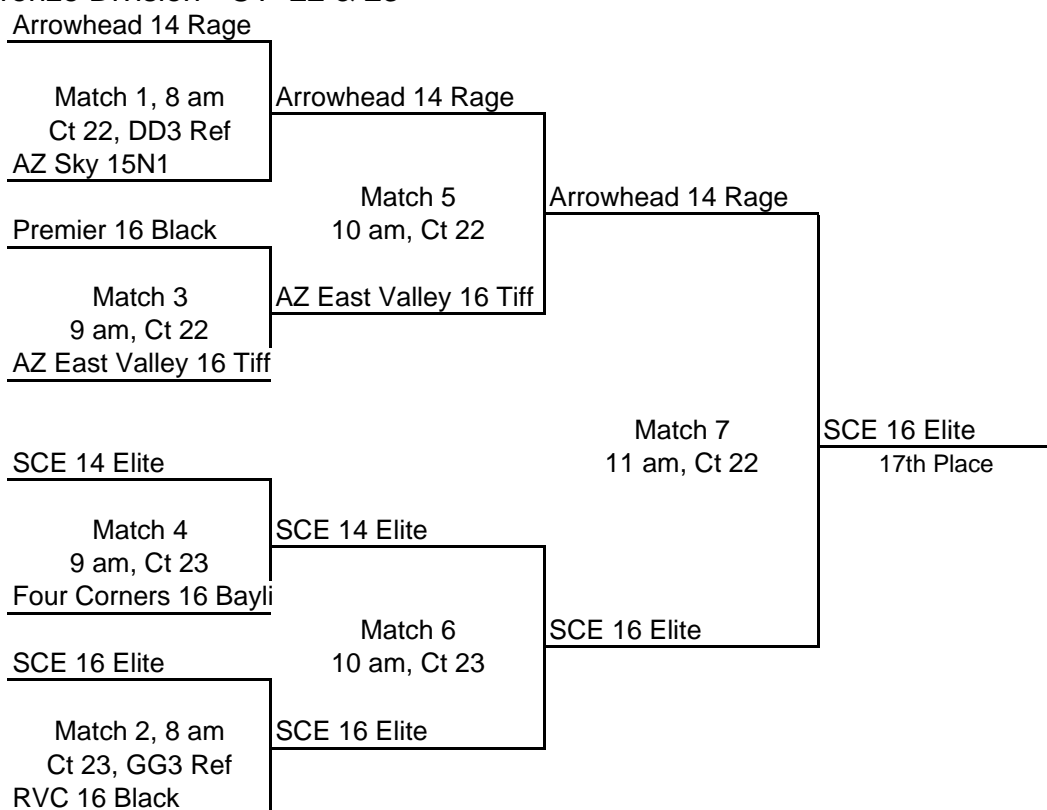

2010 Fiesta Classic - 16 Club

Monday Playoffs

ALL DIVISIONS - Teams playing at 9 am ref the 8 am matches. Losers ref next match on court.

16 Club Silver Division - CT 18 & 19

ALL DIVISIONS - Teams playing the second round ref the first round matches in their division.
Losers ref next match on court

16 Club Bronze Division - CT 22 & 23

16 Club Flight 1 - CT 24 & 25

Teams playing the second match will ref the first matches in their division.
Losers ref the next match on court

16 Club Flight 2 - CT 26 & 27