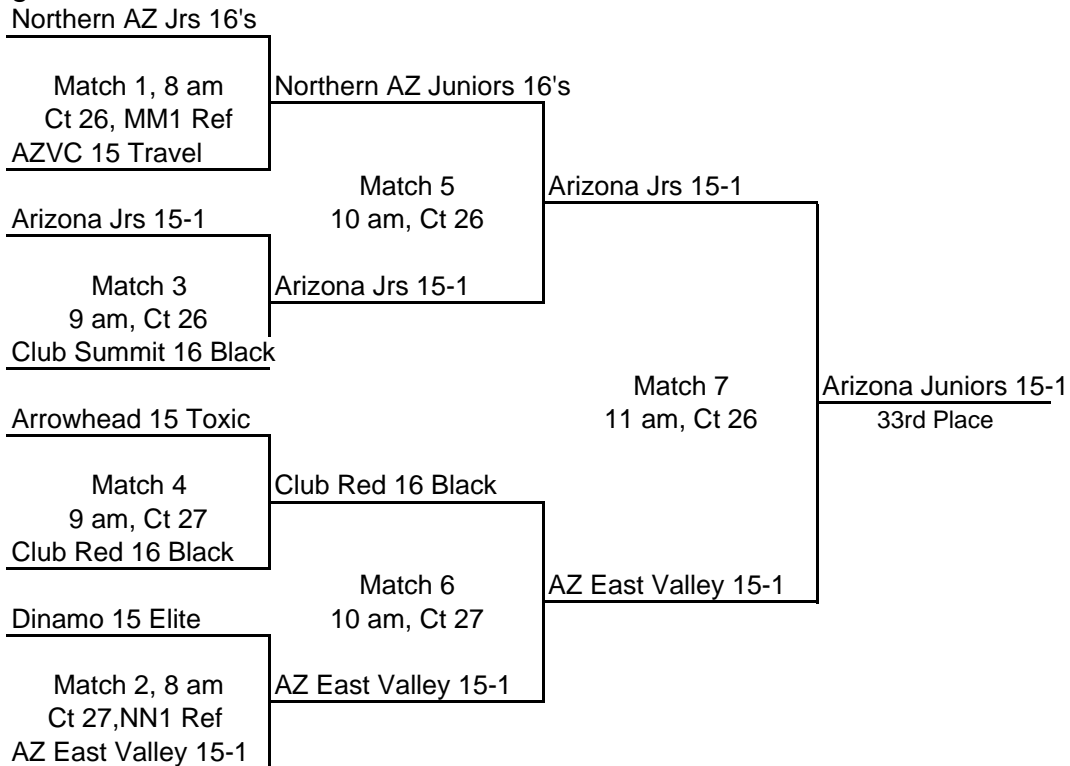

2010 Fiesta Classic - 16 Club

Monday Playoffs

ALL DIVISIONS - Teams playing at 9 am ref the 8 am matches. Losers ref next match on court.

16 Club Silver Division - CT 18 & 19

ALL DIVISIONS - Teams playing the second round ref the first round matches in their division.
Losers ref next match on court

16 Club Bronze Division - CT 22 & 23

16 Club Flight 1 - CT 24 & 25

Teams playing the second match will ref the first matches in their division.
Losers ref the next match on court

16 Club Flight 2 - CT 26 & 27

16 Club Flight 3 - CT 24 & 25

Teams playing the first round ref the second round matches on court. Losers ref the next match on court

16 Club Flight 4 - CT 26 & 27

16 Club Flight 5- CT 20 & 21

Teams playing at 9 am must ref the 8 am matches. Losers ref next match on court