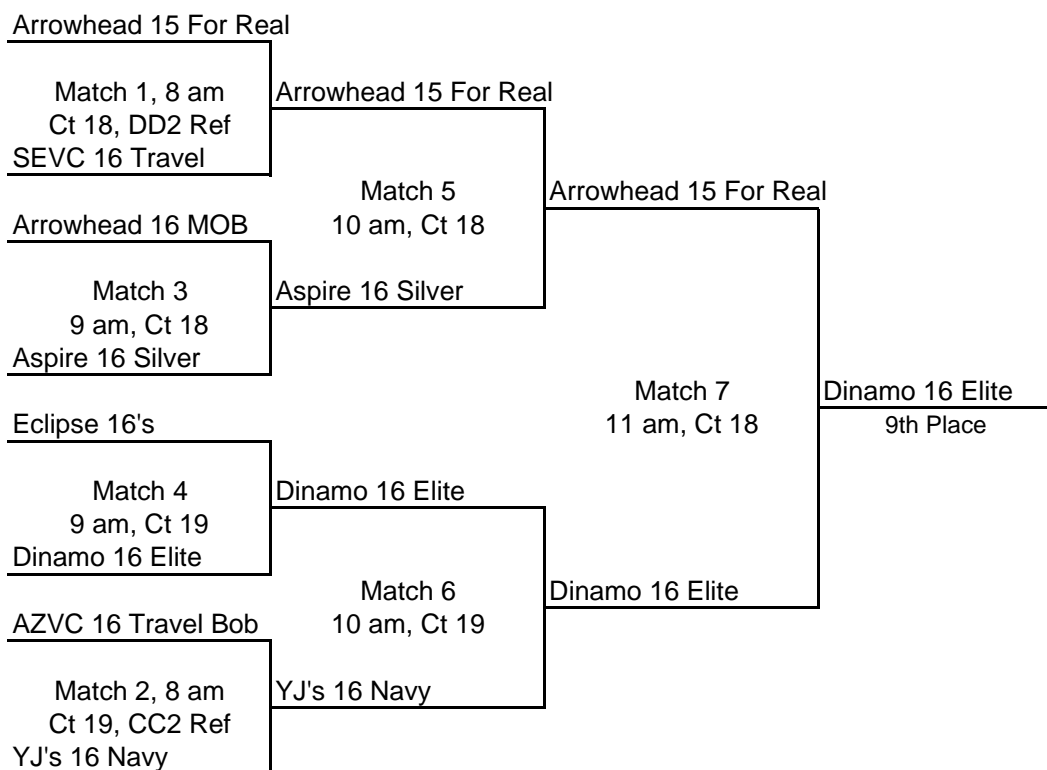

2010 Fiesta Classic - 16 Club

Monday Playoffs

ALL DIVISIONS - Teams playing at 9 am ref the 8 am matches. Losers ref next match on court.

16 Club Silver Division - CT 18 & 19

ALL DIVISIONS - Teams playing the second round ref the first round matches in their division.
Losers ref next match on court

16 Club Bronze Division - CT 22 & 23

16 Club Flight 1 - CT 24 & 25

Teams playing the second match will ref the first matches in their division.
Losers ref the next match on court

16 Club Flight 2 - CT 26 & 27

16 Club Flight 3 - CT 24 & 25

Teams playing the first round ref the second round matches on court. Losers ref the next match on court

16 Club Flight 4 - CT 26 & 27

16 Club Flight 5- CT 20 & 21

Teams playing at 9 am must ref the 8 am matches. Losers ref next match on court